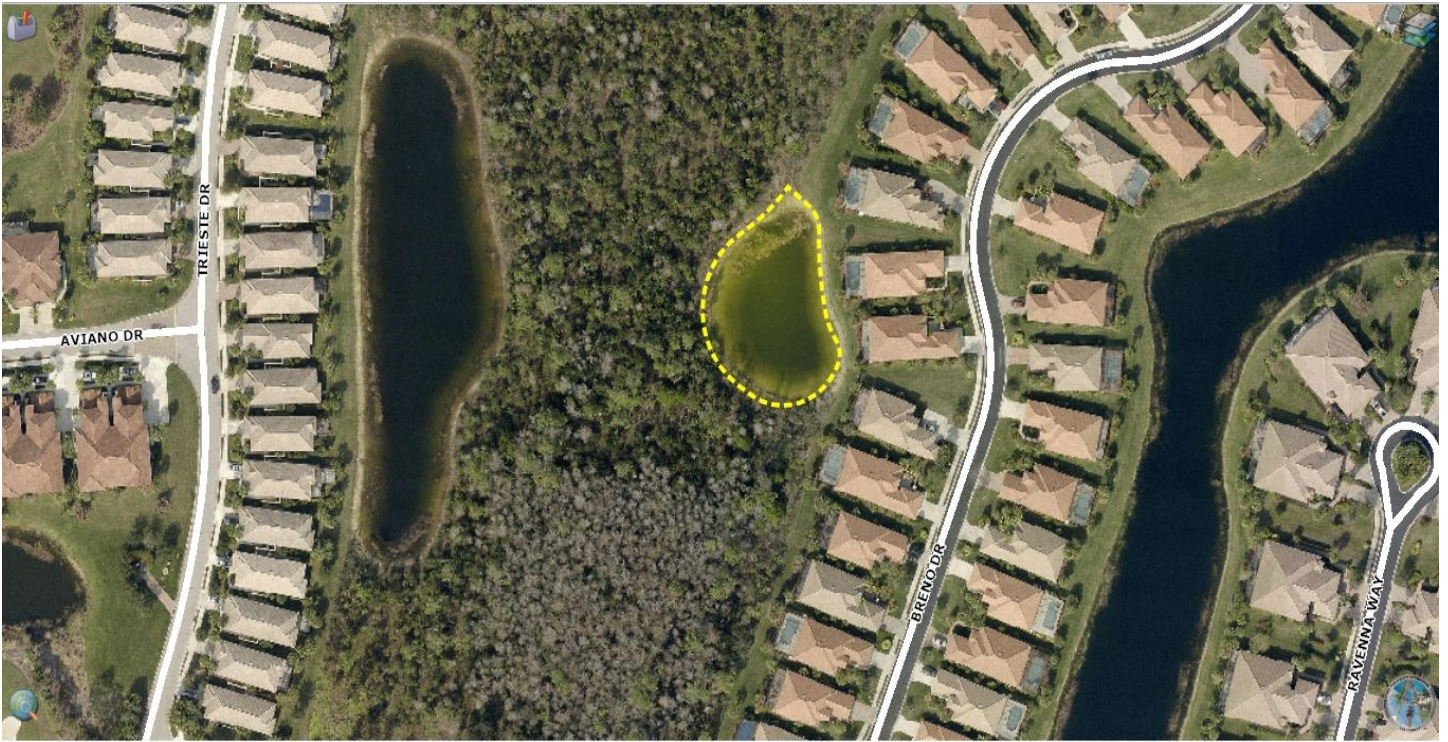

**Aerial for Tract LK-11—Lake West Side of Monticello
Parcel ID 35-44-25-P3-016LK.0110**

**Aerial for Tract LK-12—Lake East Side of Monticello
Parcel ID 35-44-25-P3.016LK.0120**